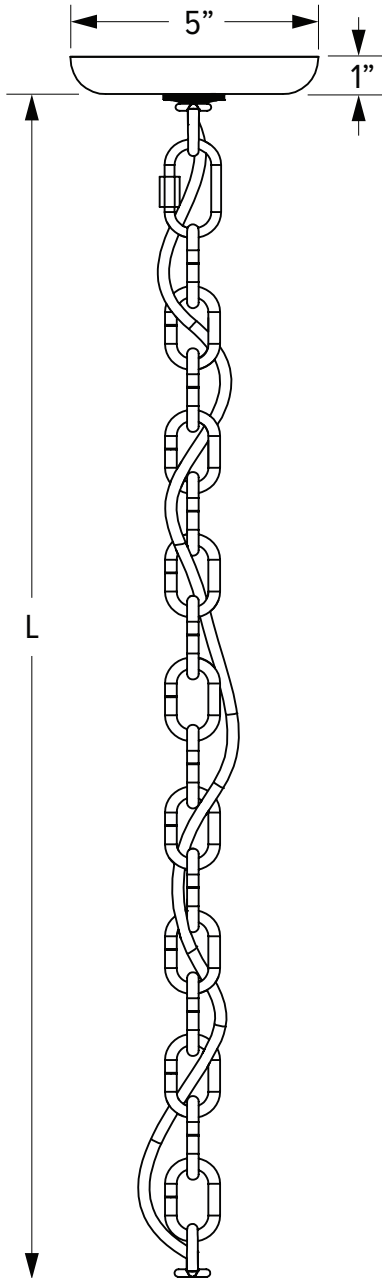

CHAIN HUNG PENDANTS

MKT-0012, REV B

Rugged and industrial, a chain mounting supplies our lights with a timeless yet still contemporary aesthetic. A fashionable cord — in your choice of style and color — is weaved through the chain, giving the mounting a touch of color. Along with the aesthetic benefits, the 4-gauge chain provides extra durability to the pendant’s design. When it’s time to install the pendant, a Quick Link allows simple on-site adjustments to the chain’s length.

CHAIN HUNG (CNXX)	
CODE	LENGTH (L)
CN36	36" (3 Feet)
CN48	48" (4 Feet)
CN60	60" (5 Feet)
CN72	72" (6 Feet)

Custom lengths available upon request, please contact factory for additional information.

CSA LISTED CORD OPTIONS

Damp or Dry Locations

SBK Standard Black Cord

CSB Black Cloth Cord

CSR Red Cloth Cord

CSBW Black & White Cloth Cord

CSGW Gold & White Cloth Cord

CSBG Black & Gold Cloth Cord

CRZ Red Chevron Cord

SWH Standard White Cord

CSW White Cloth Cord

CMG Grey Cotton Cord

CSBB Black & Pink Cloth Cord

CSUW Blue & White Cloth Cord

CSRW Red & White Cloth Cord

CSBB Black & Brown Chevron Cloth Cord